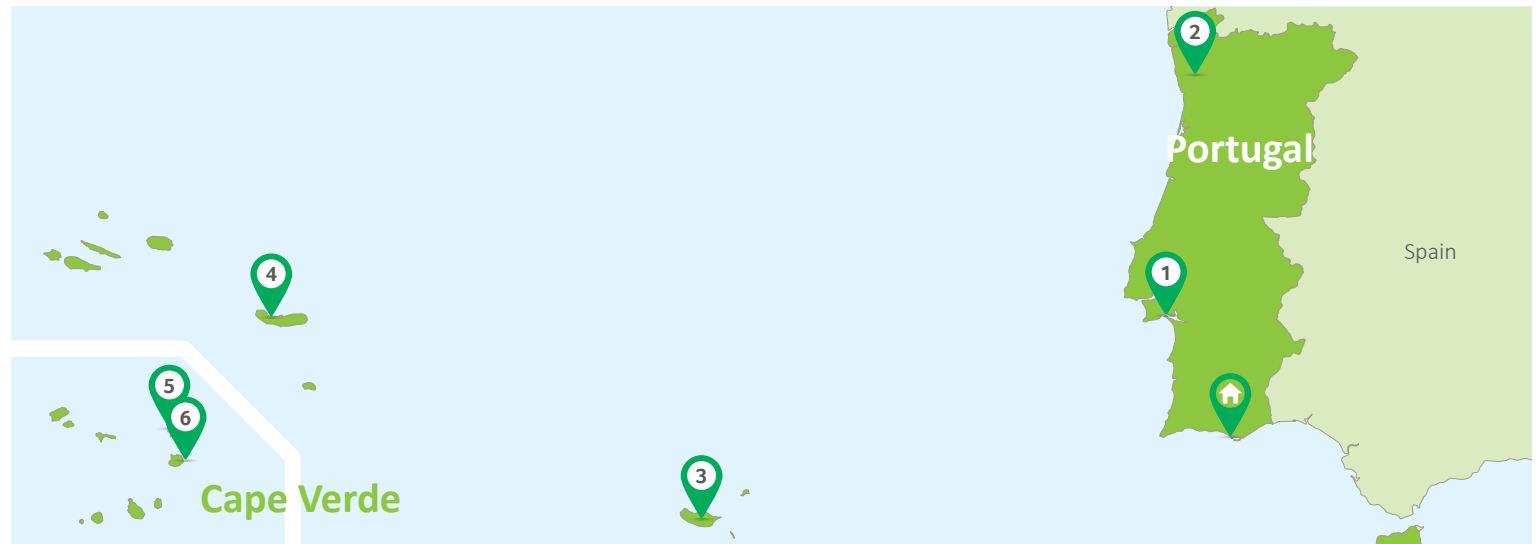

Cruises

Wedding

Wellness

Our presence

Head office Portugal

Faro

Branch offices Portugal

1. Lisbon

3. Funchal

2. Porto

4. Ponta Delgada

Branch offices Cape Verde

5. Santa Maria

6. Sal Rei

[See contacts details here](#)

Language: Portuguese
Currency: Euro
Time zone: WET

Main attractions. Belem, Historic Center, Monastery of St Jerome. Palacio da Vila.

North of Portugal

Main attractions. Porto city, Douro Valley.

South of Portugal

Main attractions. Sagres, Lagos, Tavira.

Madeira - Island in the Atlantic Sea

Main attractions. Funchal, Porto Santo.

Azores - 9 islands in the Atlantic Sea

Main attractions. Furnas, Ponta Delgada, Angra do Heroismo, Lagoa das Sete Cidades.