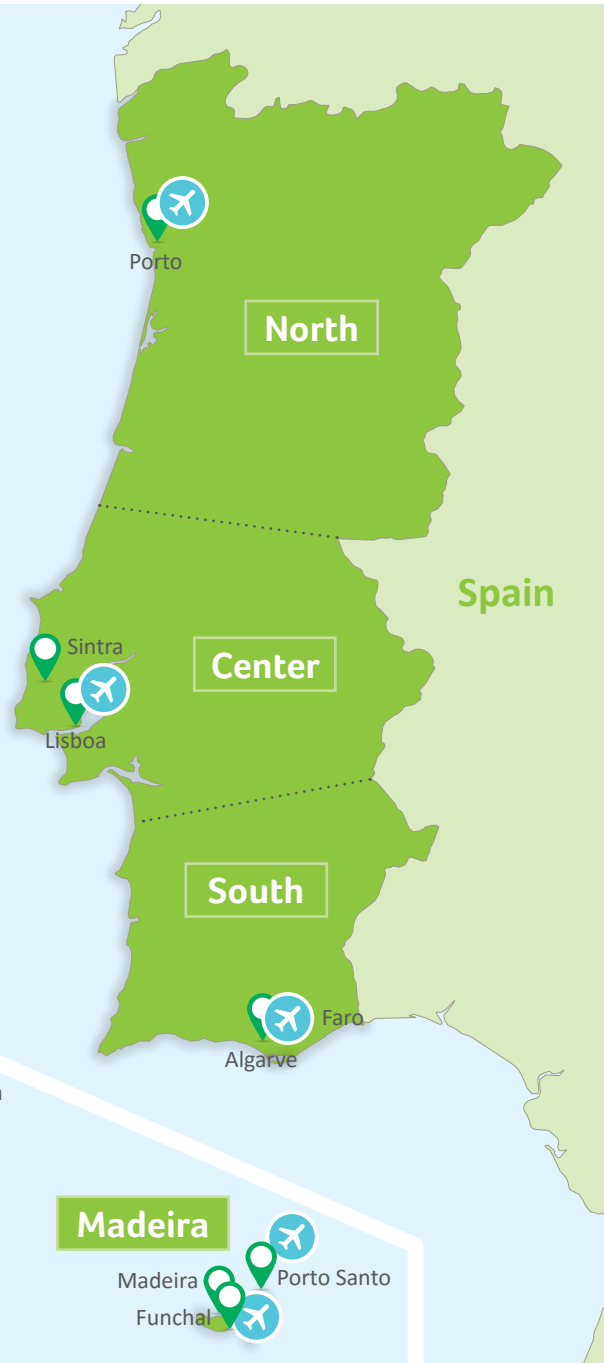

Language: Portuguese
Currency: Euro
Time zone: WET

Seasonality	Jan	Feb	Mar	Apr	May	June	July	Aug	Sept	Oct	Nov	Dec
Lisboa												
Porto												
Algarve												
Madeira												
Azores												

Peak season   Mid season   Low season