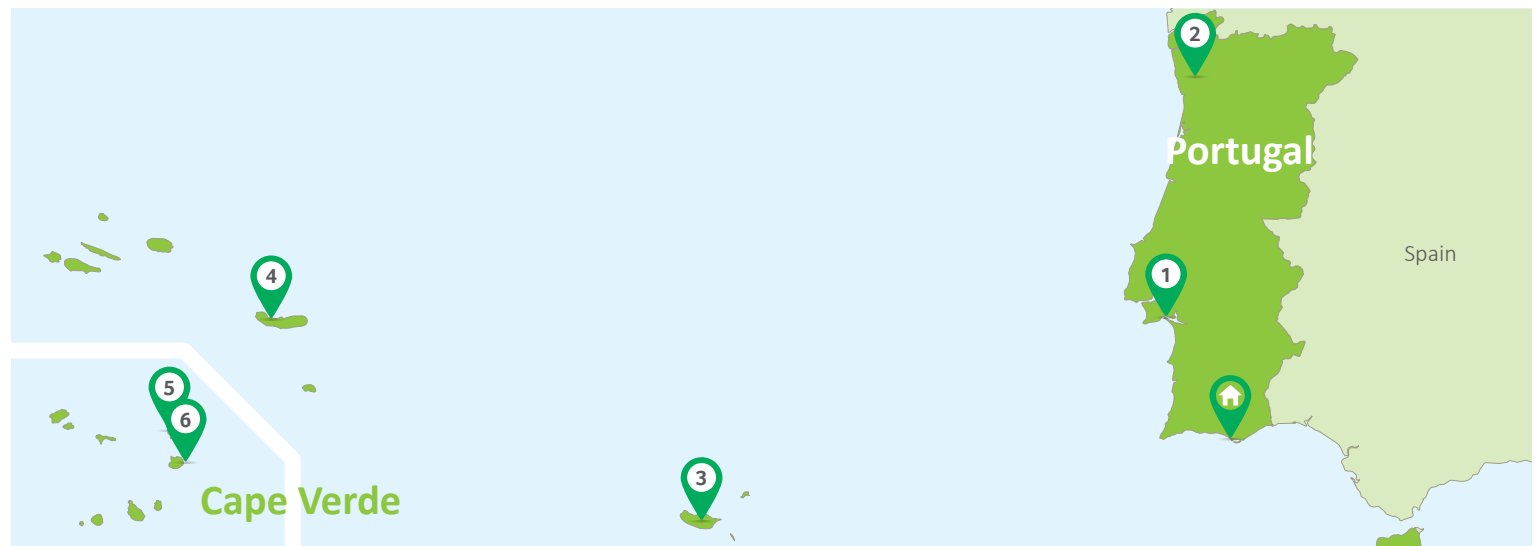

Cruises

Wedding

Wellness

Our presence

Head office Portugal

Faro

Branch offices Portugal

1. Lisbon

3. Funchal

2. Porto

4. Ponta Delgada

Branch offices Cape Verde

5. Santa Maria

6. Sal Rei

[See contacts details here](#)

Language: Portuguese
Currency: Euro
Time zone: WET

Main attractions. Belem, Historic Center, Monastery of St Jerome. Palacio da Vila.

North of Portugal

Main attractions. Porto city, Douro Valley.

South of Portugal

Main attractions. Sagres, Lagos, Tavira.

Madeira - Island in the Atlantic Sea

Main attractions. Funchal, Porto Santo.

Azores - 9 islands in the Atlantic Sea

Main attractions. Furnas, Ponta Delgada, Angra do Heroismo, Lagoa das Sete Cidades.